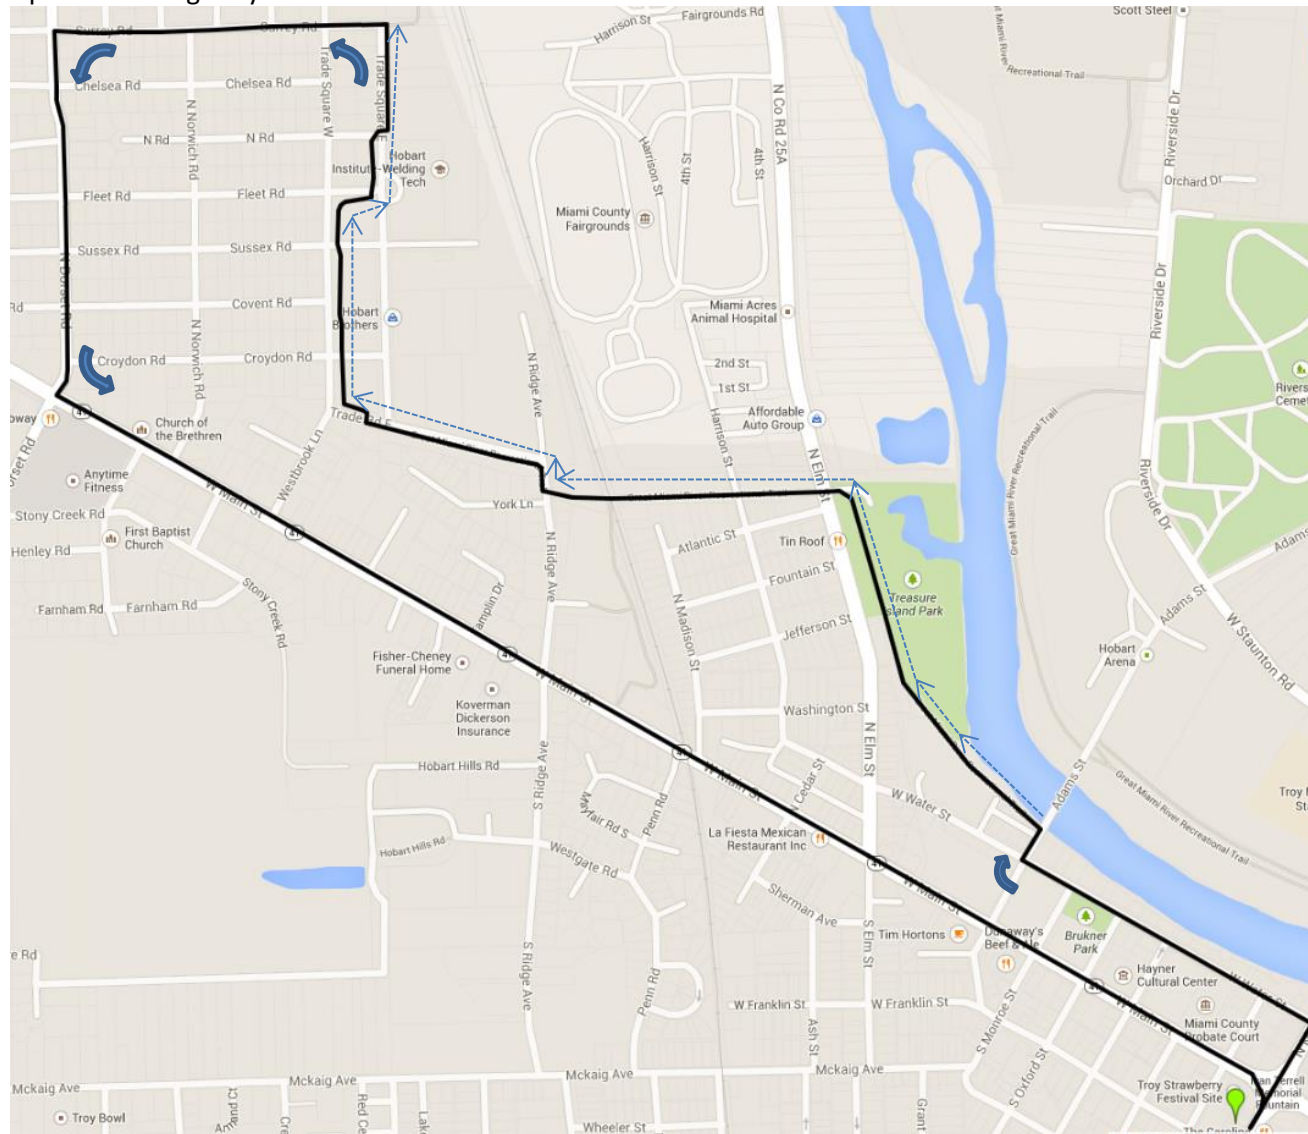

Up and Running Troy 3.90 mile route

12 South Market St.
Troy, OH 45373
937-432-9210

Scenic Bike path run!!!

Run Directions: (Westbrook loop)

- Go (North) on S. Market St.
- (head to the "circle")
- (LEFT) on to Water St
- To Bike Path;
- Follow Bike Path (parallel to Trade Rd)
- (LEFT) on to Surrey Rd (**off Bike Path**)
- (LEFT) on Main St. (South East)
- (RIGHT) on Market St.

** Dash line is Bike path **